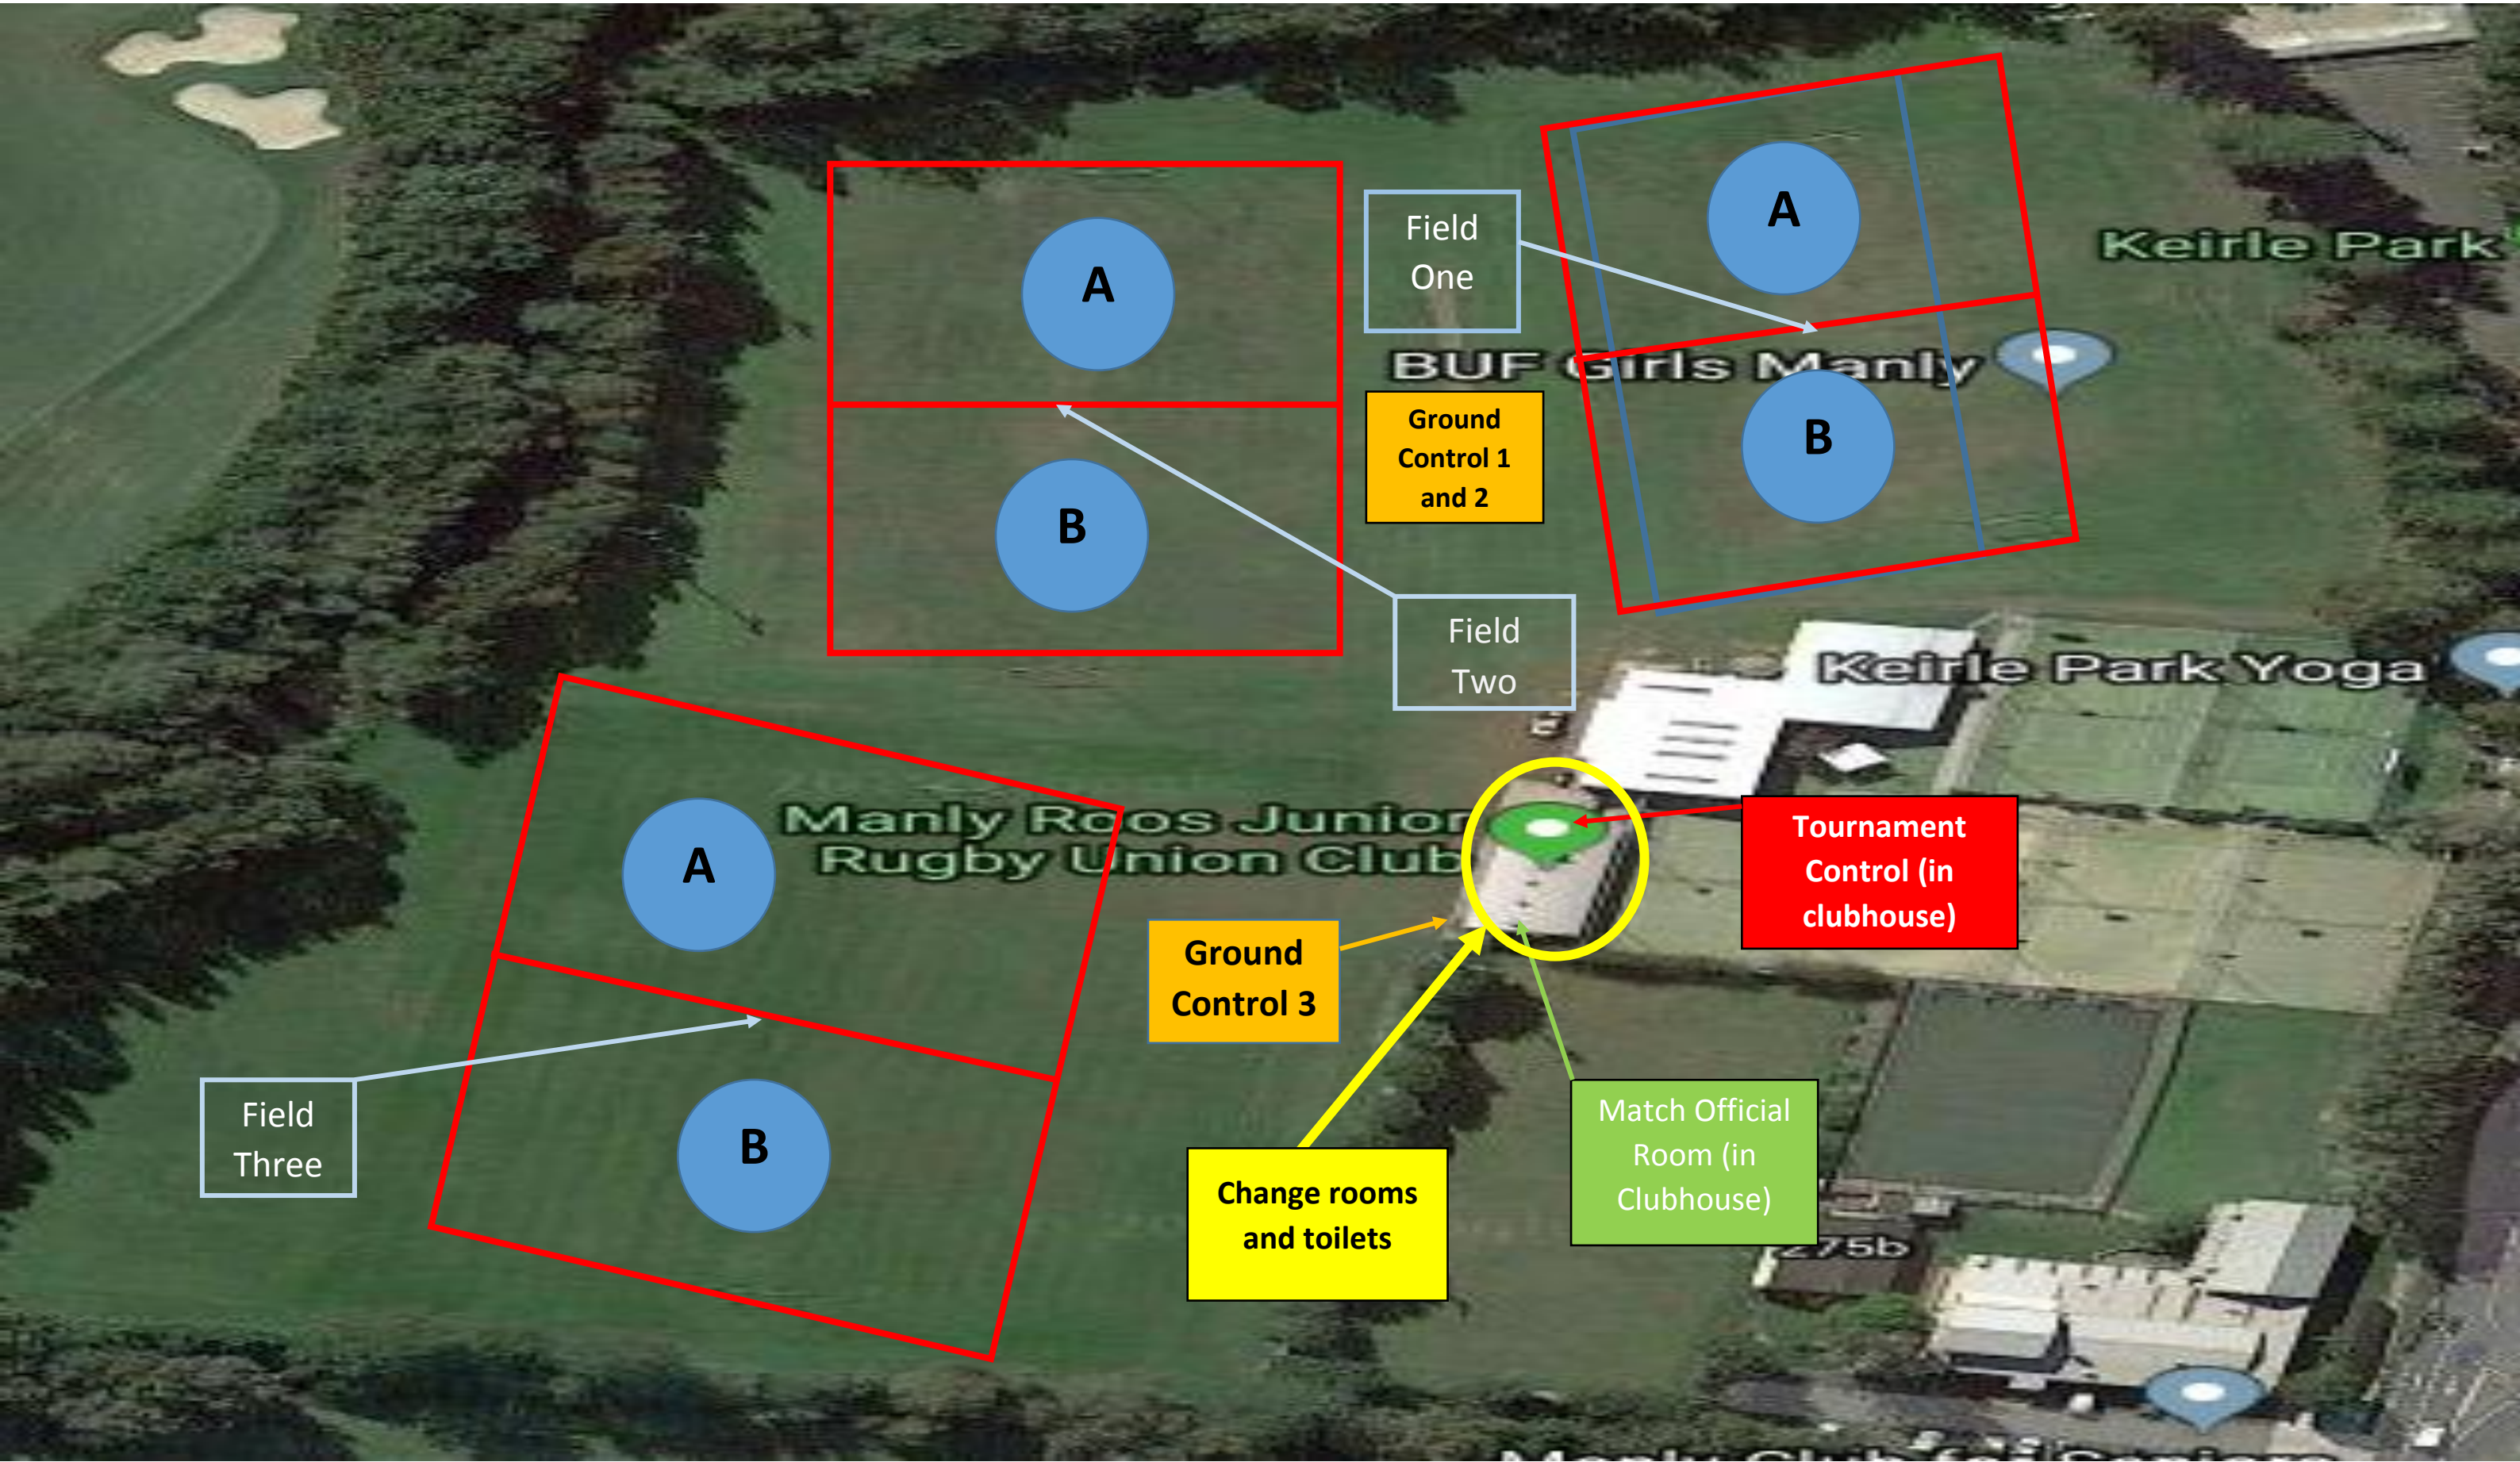

Field Two

Keirle Park

Field One

Ground Control 1 and 2

Field Two

Tournament Control (in clubhouse)

Ground Control 3

Change rooms and toilets

Match Official Room (in Clubhouse)

Field Three

Manly Roos Junior Rugby Union Club

Keirle Park Yoga

BUF Girls Manly